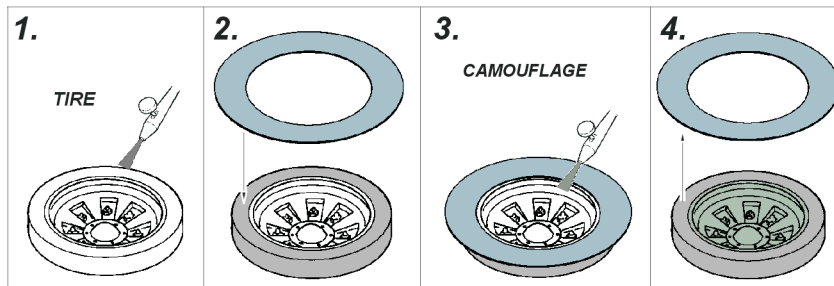

eduard
Express Mask

XT 064

M3A Stuart wheel mask

A die-cut mask for accurate painting for Academy kit

1 / 35 KIT

A
KIT
PARTS:
J21, J22

B
KIT
PARTS:
J21, J22