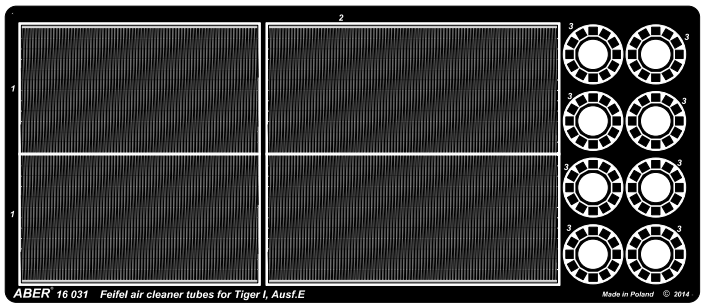

GERMAN ACCESSORIES

Feifel air cleaners tubes for early Tiger I, Ausf. E (Sd.Kfz.181)

Rury filtrów Feifel do czołgu Tiger I, E

1/16 scale update

ABER[®]

16 031

WWW.ABER.NET.PL

Made in Poland © 2014