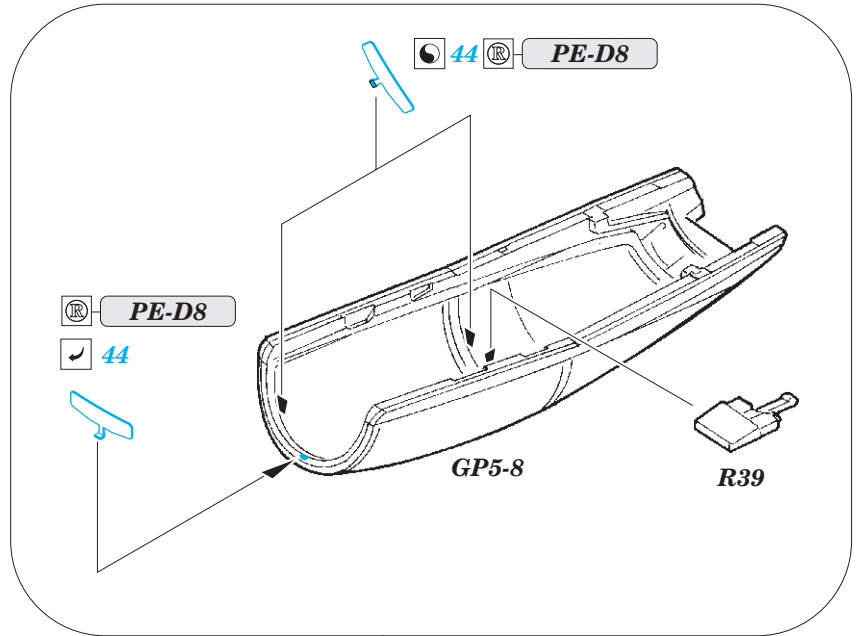

**2 sets**  
seat

**2 sets**  
seat

Related products: 33 197 MiG-29UB seatbelts STEEL 1/32