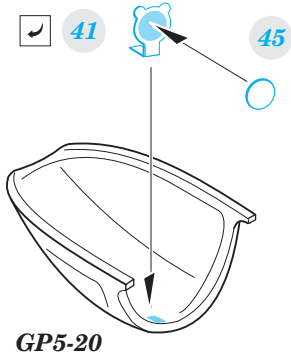

**2 sets**  
seat

**2 sets**  
seat

Related products: 33 197 MiG-29UB seatbelts STEEL 1/32