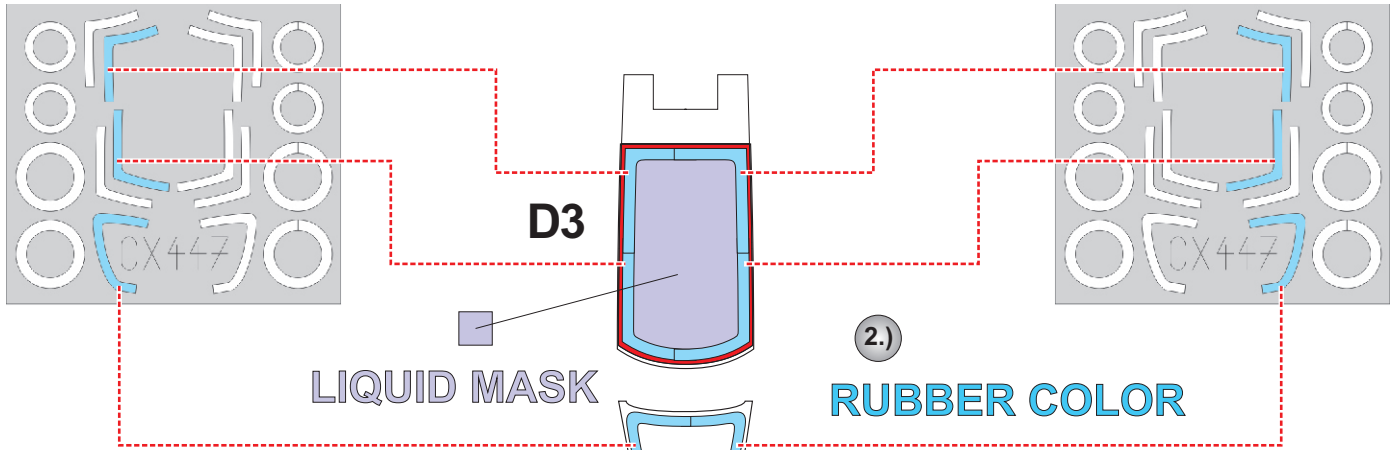

eduard
MASK

CX 447

MiG-29 Izdelye 9-13 1/72

The die-cut mask for accurate canopy frame painting of the
Zvezda 7278 scale 1/72 KIT

INTERIOR COLOR

REMOVE MASK

3.) LIQUID MASK

4.)

CAMOUFLAGE COLOR