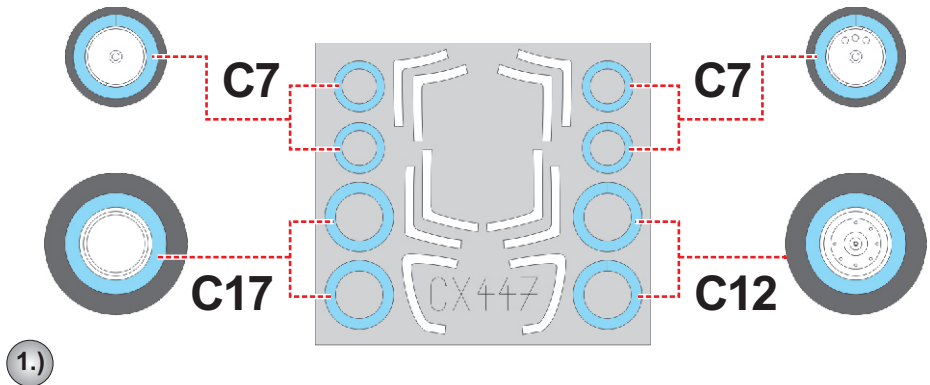

eduard
MASK

CX 447

MiG-29 Izdelye 9-13 1/72

The die-cut mask for accurate canopy frame painting of the
Zvezda 7278 scale 1/72 KIT

INTERIOR COLOR

REMOVE MASK

3.) LIQUID MASK

4.)