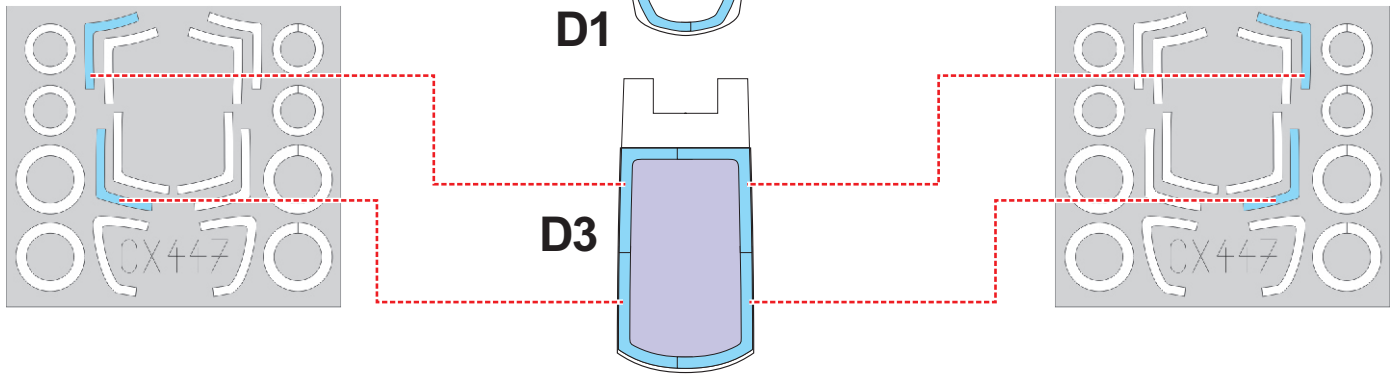

eduard
MASK

CX 447

MiG-29 Izdelye 9-13 1/72

The die-cut mask for accurate canopy frame painting of the
Zvezda 7278 scale 1/72 KIT

INTERIOR COLOR

REMOVE MASK

3.) LIQUID MASK

4.)

CAMOUFLAGE COLOR