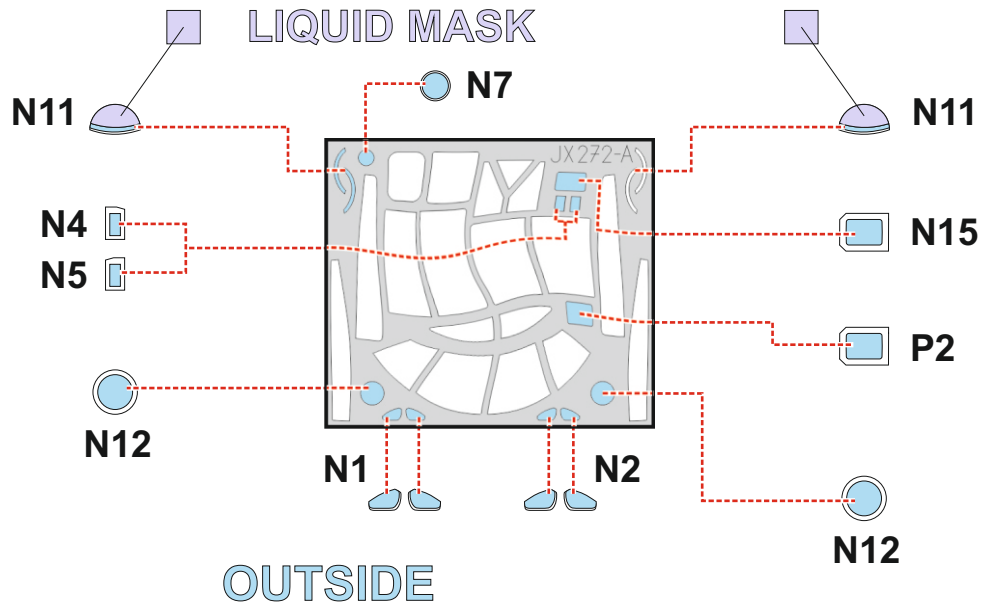

A-26C Invader TFace

JX 272

for kit **HOBBY BOSS**

scale **1/32**

INSIDE

N3

N10

N14 INSIDE

N13

OUTSIDE

P3

INSIDE