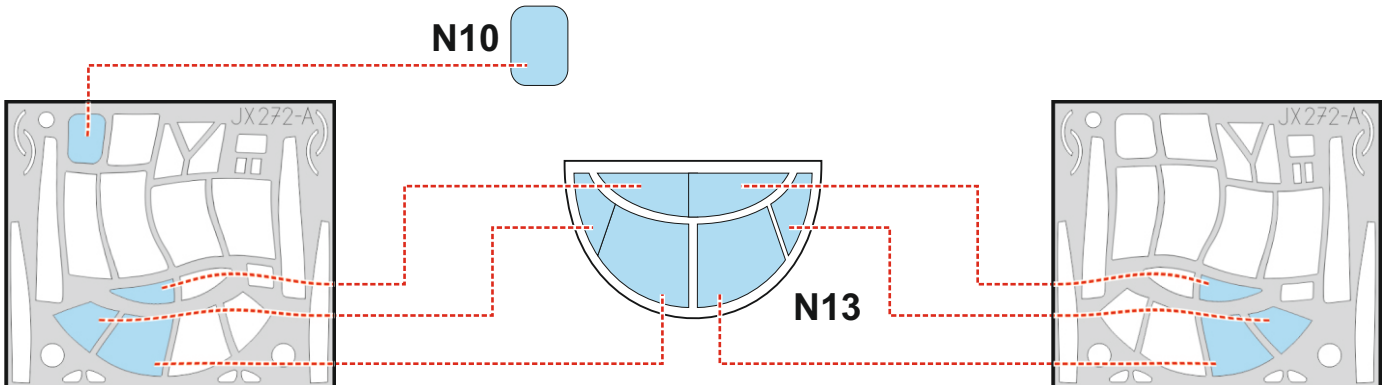

A-26C Invader TFace

JX 272

for kit **HOBBY BOSS**

scale **1/32**

INSIDE

N3

N10

N14 INSIDE

N13

OUTSIDE

P3

INSIDE