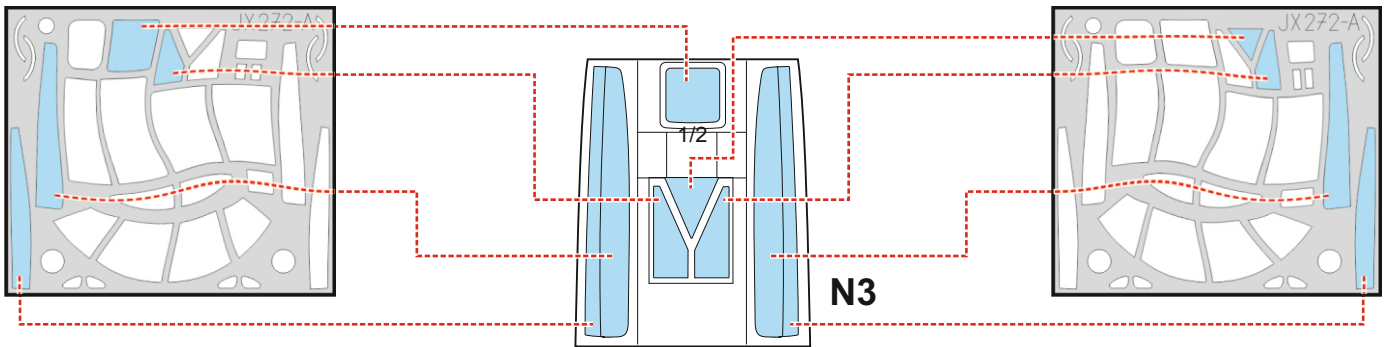

A-26C Invader TFace

JX 272

for kit **HOBBY BOSS**

scale **1/32**

INSIDE

N3

N10

N14 INSIDE

N13

OUTSIDE

P3

INSIDE