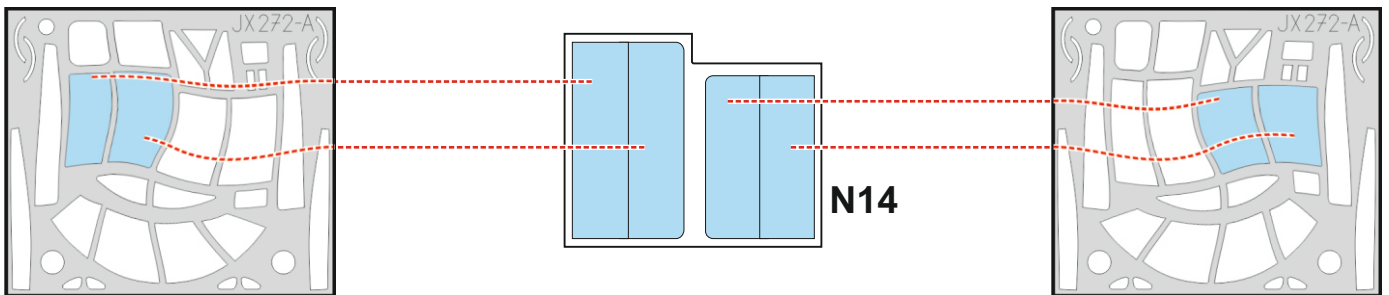

A-26C Invader TFace

JX 272

for kit **HOBBY BOSS**

scale **1/32**

INSIDE

N3

N10

N14 INSIDE

N13

OUTSIDE

P3

INSIDE