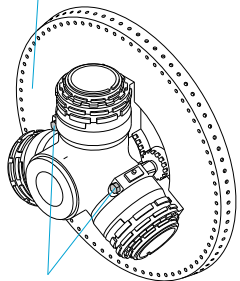

SM01
SUPER FINE SILVER

R100

DO NOT GLUE!