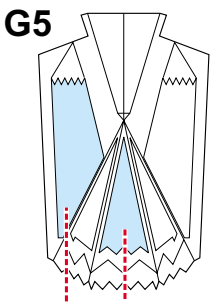

eduard
MASK

F-117 Nighthawk 1/72

The die-cut mask for accurate canopy frame painting of the
Hasegawa scale 1/72 KIT

CX 108

C10;C11

C9

C9

G2

G4

C10;C11

1.)

2.)

3.)