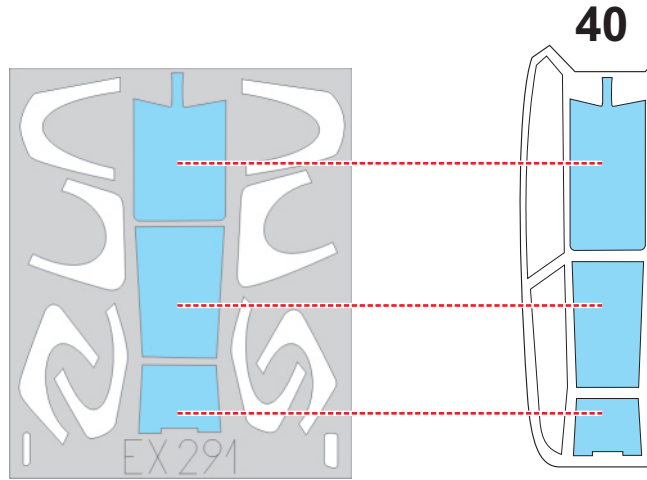

eduard
MASK

EX 291

AH-1F 1/48

The die-cut mask for accurate canopy frame painting of the
Revell scale 1/48 KIT

LIQUID MASK ■

42

99