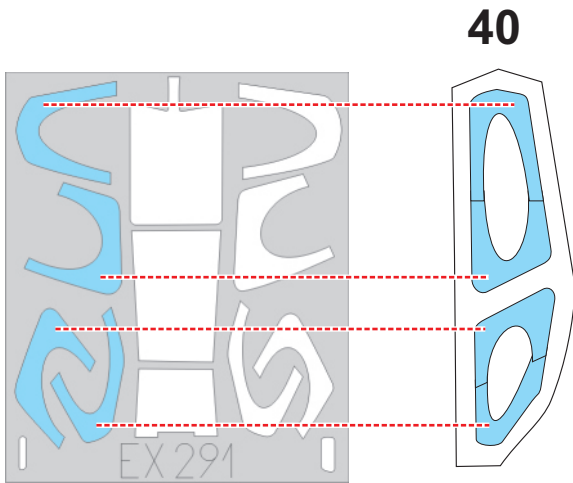

eduard
MASK

EX 291

AH-1F 1/48

The die-cut mask for accurate canopy frame painting of the
Revell scale 1/48 KIT

LIQUID MASK ■

42

99