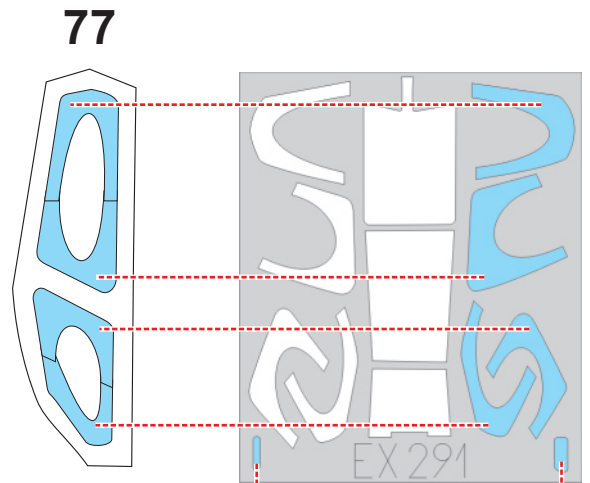

eduard
MASK

EX 291

AH-1F 1/48

The die-cut mask for accurate canopy frame painting of the
Revell scale 1/48 KIT

LIQUID MASK ■

42

99