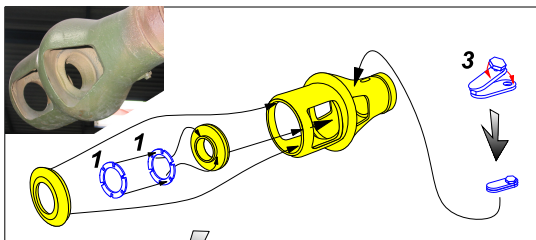

German 88 mm Pak 43 L/71 Barrel for Sd.Kfz.184 "ELEFANT"

(Lufa do działła pancernego Elefant)

1/35 scale update fit to Tamiya model

ABER®

35 L-140

WWW.ABER.NET.PL

Made in Poland © 2013

WARNING