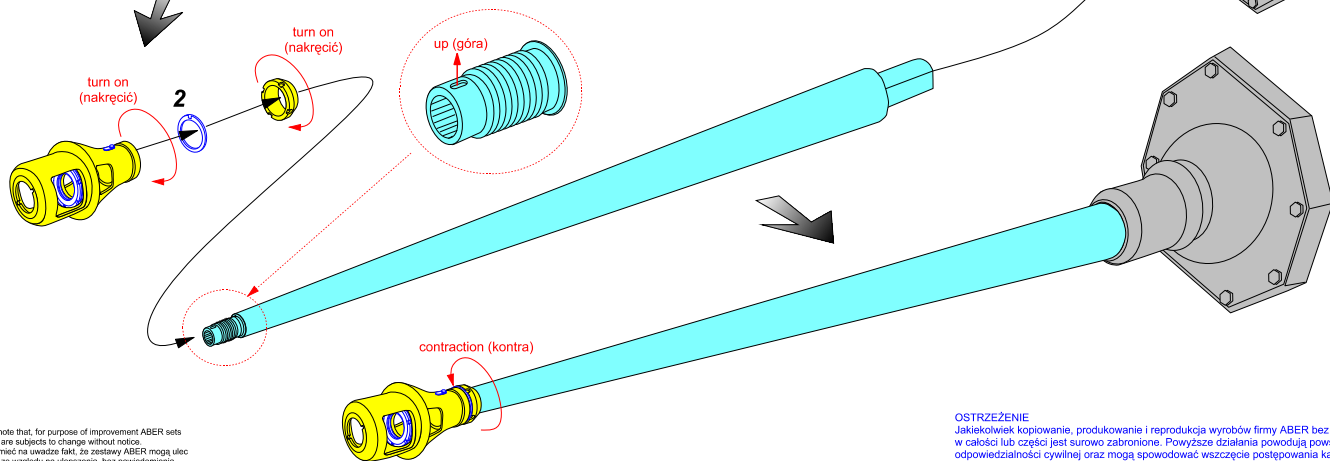

OSTRZEŻENIE