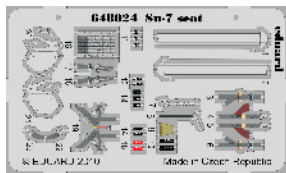

648 024 Su-7 seat

For KP-Models kit pro model KP-Models

eduard
BRASSIN

1/48 scale

R1

R2

648 024 Su-7 seat 1/48

For KP-Models kit

BRASSIN

BRASSIN

eduard

This product contains metal and resin detail parts for upgrading scale plastic models. When selecting this set make sure that it is for the kit mentioned in product name as these sets are made specifically for that kit. When upgrading the model some cutting or corrections may be necessary for parts to fit accurately. **WARNING!** This set contains small and sharp parts. Work carefully in a ventilated and well-lit room. Safety glasses are recommended. This product is not suitable for children below 14 years of age.