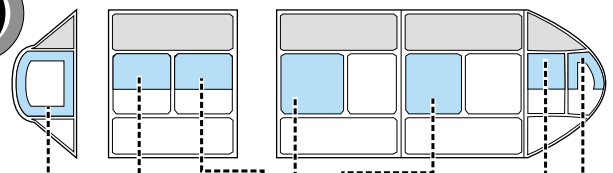

# T-6G Texan 1/72

The die-cut mask for accurate canopy frame painting of the  
FOR Academy 1/72 KIT

CX 050

1.)

C10;C11

2.)

C10;C11

3.)