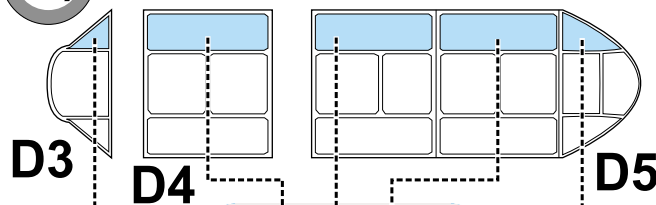

# T-6G Texan 1/72

The die-cut mask for accurate canopy frame painting of the  
FOR Academy 1/72 KIT

CX 050

1.)

C10;C11

2.)

C10;C11

3.)