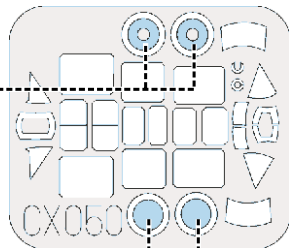

# T-6G Texan 1/72

The die-cut mask for accurate canopy frame painting of the  
FOR Academy 1/72 KIT

CX 050

1.)

C10;C11

2.)

C10;C11

3.)