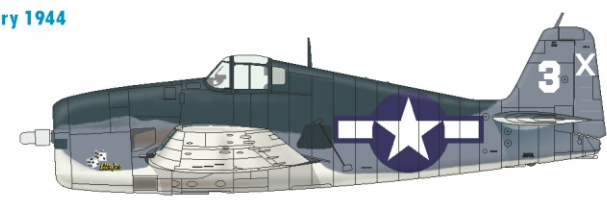

VF-51, USS San Jacinto (CVL-30), November 1944