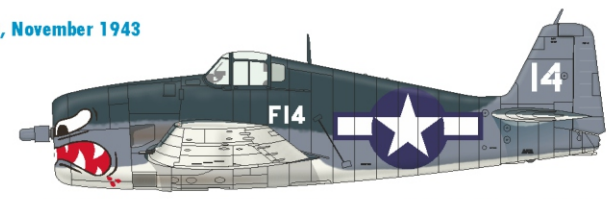

Lt. Robert R. Burnell, VF-27, USS Princeton (CVL-23), October 1944