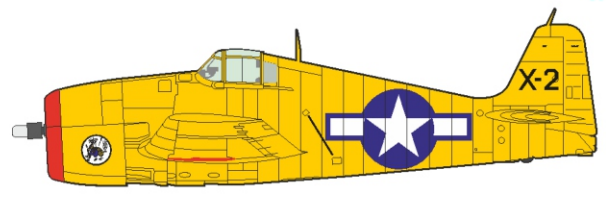

Atlantic City Naval Air Station, 1946

DESIGNED EXCLUSIVELY FOR F6F-3 BY EDUARD

Czech Republic
Eduard - Model Accessories, 435 21 Obrnice 170,
WWW.EDUARD.COM

D48057 F6F-3 part 2 1/48

8 591437 552368