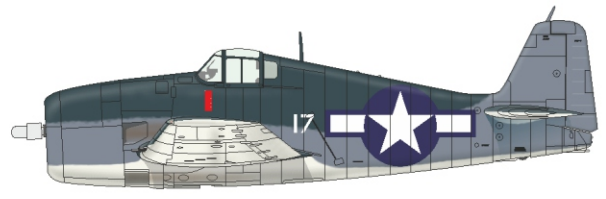

VF-33, Havannah Harbor, Efate island, February 1944