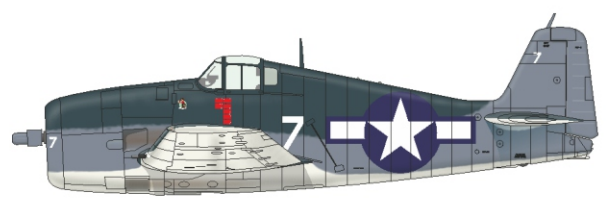

Cdr. Paul D. Buie, VF-16, USS Lexington (CV-16), November 1943