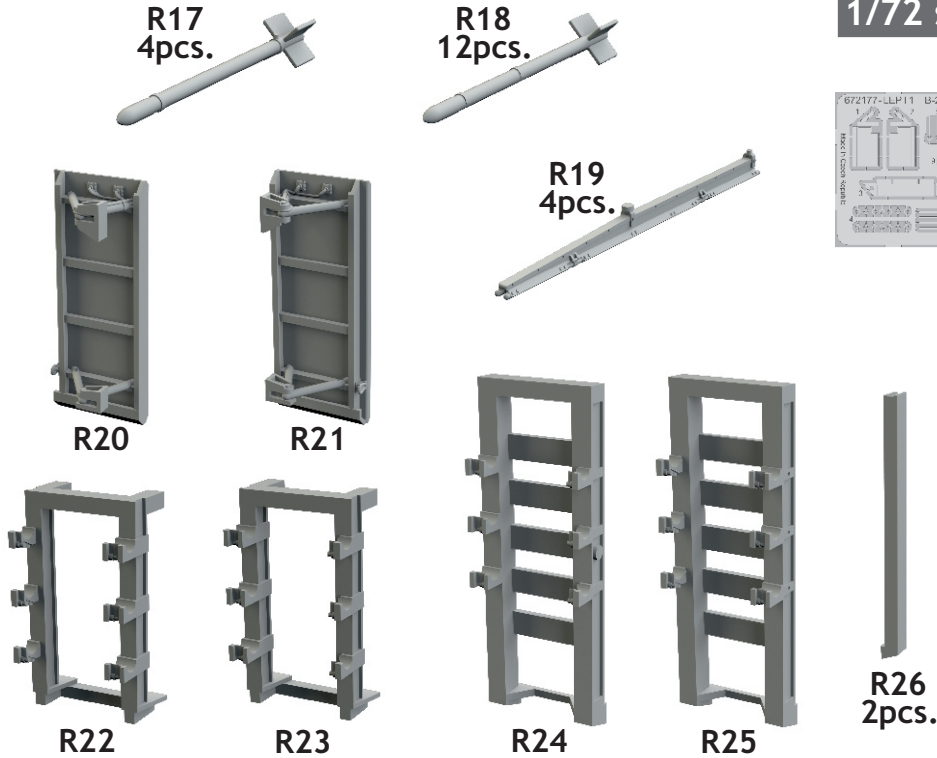

672 177 B-24 bomb bay rocket projector

for Hasegawa / Eduard kit - pro stavebnici Hasegawa / Eduard

1/72 scale

COLOURS

GSI Creos (GUNZE)		Mr.METAL COLOR	
AQUEOUS	Mr.COLOR	Mr.METAL COLOR	
H 1	C 1	MC214	DARK IRON
H 2	C 2		
H 11	C 62		

This product contains metal and resin detail parts for upgrading scale plastic models. When selecting this set make sure that it is for the kit mentioned in product name as these sets are made specifically for that kit. When upgrading the model some cutting or corrections may be necessary for parts to fit accurately. **WARNING!** This set contains small and sharp parts. Work carefully in a ventilated and well-lit room. Safety glasses are recommended. This product is not suitable for children below 14 years of age.

eduard

BEST ~~BRASS~~ RESIN AROUND!

1

R18
6 pcs.

2

3

REMOVE ODSTRANIT	BEND OHNOT	SYMMETRICAL ASSEMBLY SYMETRICKÁ MONTÁŽ
GRIND OBROUSIT	OPTION VOLBA	SCRIBE THE PANEL AND HOLES RYTI
DRILL HOLE VRTAT OTVOR	REPLACE NAHRADIT	REVERSE SIDE OTOČIT

8

4 pcs.

CORRECT POSITION

9

10

R20
R21

11

12