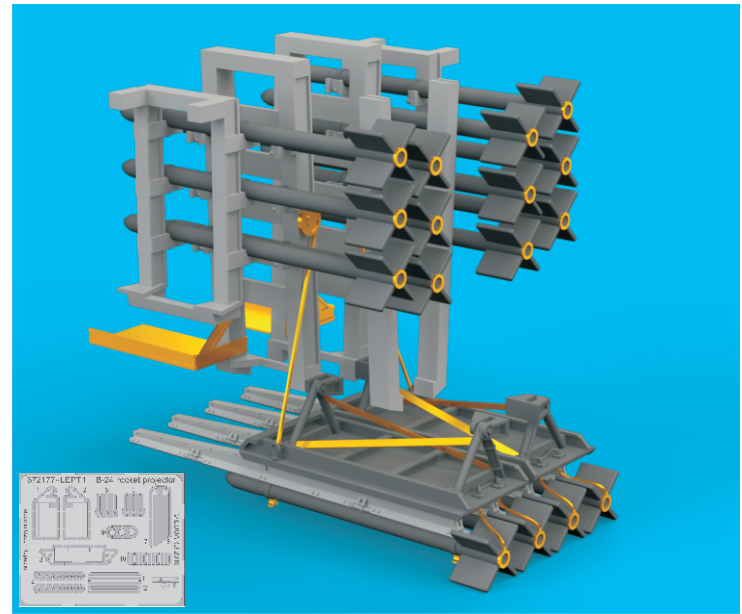

672 177 B-24 bomb bay rocket projector

for Hasegawa / Eduard kit - pro stavebnici Hasegawa / Eduard

1/72

BRASSIN

BRASSIN

eduard